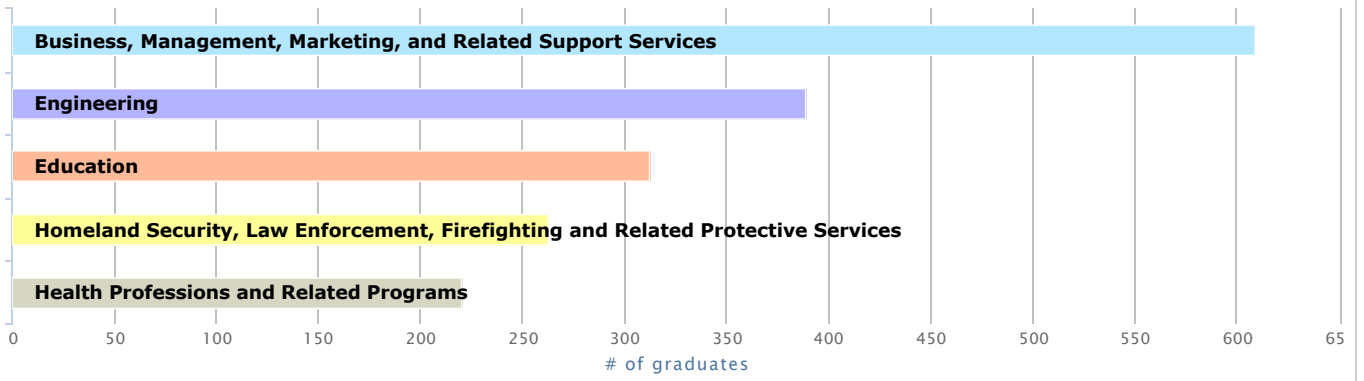

## Platteville, Wisconsin

Degrees Conferred by Program 50 mile radius around Platteville, Wisconsin

Program	Associates	Bachelors	Masters	PhD	Total
Agriculture, Agriculture Operations, and Related Sciences	20	175	0	0	195
Biological and Biomedical Sciences	0	155	0	0	155
Business, Management, Marketing, and Related Support Services	35	441	133	0	609
Communication, Journalism, and Related Programs	0	54	6	0	60
Communications Technologies/Technicians and Support Services	0	37	0	0	37
Computer and Information Sciences and Support Services	25	67	2	0	94
Education	17	224	71	0	312
Engineering	0	350	39	0	389
Engineering Technologies and Engineering-Related Fields	36	107	0	0	143
English Language and Literature/Letters	0	35	0	0	35
Foreign Languages, Literatures, and Linguistics	0	20	0	0	20
Health Professions and Related Programs	76	101	5	38	220
History	0	31	0	0	31
Homeland Security, Law Enforcement, Firefighting and Related Protective Services	10	234	19	0	263
Liberal Arts and Sciences, General Studies and Humanities	6	11	0	0	17
Mathematics and Statistics	0	32	0	0	32
Multi/Interdisciplinary Studies	2	20	0	0	22
Natural Resources and Conservation	0	24	0	0	24
Parks, Recreation, Leisure, and Fitness Studies	6	67	0	0	73
Personal and Culinary Services	4	0	0	0	4
Philosophy and Religious Studies	0	42	0	0	42
Physical Sciences	0	22	0	0	22
Psychology	0	110	6	0	116
Public Administration and Social Service Professions	0	24	4	0	28
Social Sciences	3	103	0	0	106
Theology and Religious Vocations	3	18	74	0	95
Transportation and Materials Moving	0	42	0	0	42
Visual and Performing Arts	0	62	0	0	62
<b>Grand total</b>	<b>243</b>	<b>2,608</b>	<b>359</b>	<b>38</b>	<b>3,248</b>

Annual Degrees Conferred: 2014-2015

### Top 5 Programs by number of graduates